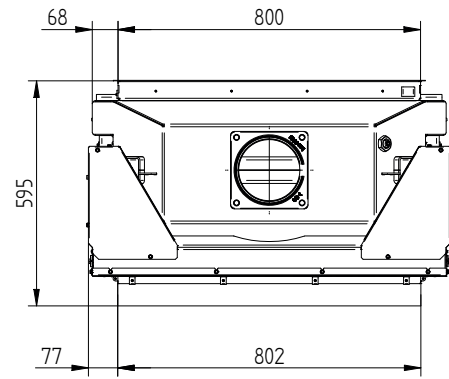

HAKA 80/50ST

HAKA 80/50S tunnel liftdoor / air inlet / feet

HAKA 80/50ST

HAKA 80/50S tunnel liftdoor / air inlet / feet

HAKA 80/50S tunnel liftdoor S-accumulation set

HAKA 80/50ST

Cover frame 80/50 4sides 50 mm 1 x 90°

Cover frame 80/50 4sides 80 mm 1 x 90°

HAKA 80/50ST

Build-on frame 80/50h liftdoor 4sides 50 mm

Build-on frame 80/50h liftdoor 4sides 80 mm

HAKA 80/50ST

Build-on frame 80/50h liftdoor 3sides 80 mm

Door frame 80 mm strength 5 mm (not compatible with the cover frame)