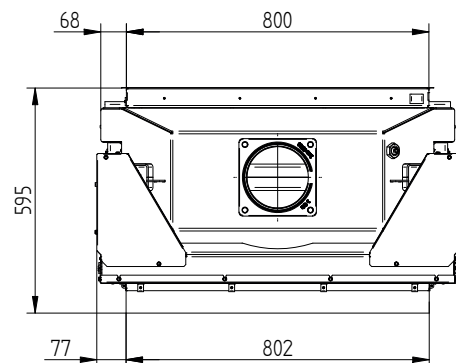

HAKA 80/50ST

HAKA 80/50S tunnel liftdoor / air inlet / feet

HAKA 80/50ST

HAKA 80/50S tunnel liftdoor / air inlet / feet

HAKA 80/50S tunnel liftdoor S-accumulation set

HAKA 80/50ST

Cover frame 80/50 4sides 50 mm 1 x 90°

Cover frame 80/50 4sides 80 mm 1 x 90°

HAKA 80/50ST

Build-on frame 80/50h liftdoor 4sides 50 mm

Build-on frame 80/50h liftdoor 4sides 80 mm

HAKA 80/50ST

Build-on frame 80/50h liftdoor 3sides 80 mm

Door frame 80 mm strength 5 mm (not compatible with the cover frame)