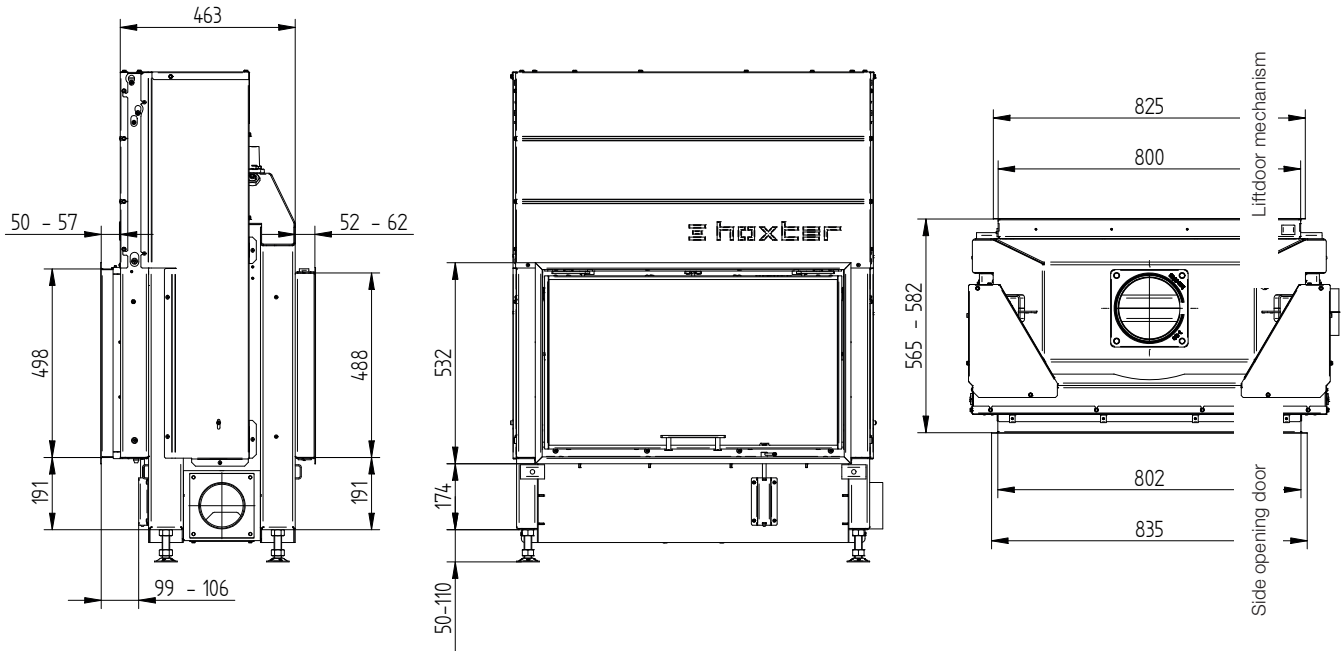

HAKA 80/50ST

HAKA 80/50S tunnel liftdoor / air inlet / feet

HAKA 80/50ST

HAKA 80/50S tunnel liftdoor / air inlet / feet

HAKA 80/50S tunnel liftdoor S-accumulation set

HAKA 80/50ST

Cover frame 80/50 4sides 50 mm 1 x 90°

Cover frame 80/50 4sides 80 mm 1 x 90°

HAKA 80/50ST

Build-on frame 80/50h liftdoor 4sides 50 mm

Build-on frame 80/50h liftdoor 4sides 80 mm

HAKA 80/50ST

Build-on frame 80/50h liftdoor 3sides 80 mm

Door frame 80 mm strength 5 mm (not compatible with the cover frame)