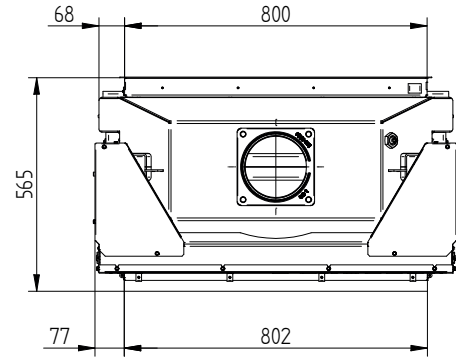

HAKA 80/50ST

HAKA 80/50S tunnel liftdoor / air inlet / feet

HAKA 80/50ST

HAKA 80/50S tunnel liftdoor / air inlet / feet

HAKA 80/50S tunnel liftdoor S-accumulation set

HAKA 80/50ST

Cover frame 80/50 4sides 50 mm 1 x 90°

Cover frame 80/50 4sides 80 mm 1 x 90°

HAKA 80/50ST

Build-on frame 80/50h liftdoor 4sides 50 mm

Build-on frame 80/50h liftdoor 4sides 80 mm

HAKA 80/50ST

Build-on frame 80/50h liftdoor 3sides 80 mm

Door frame 80 mm strength 5 mm (not compatible with the cover frame)