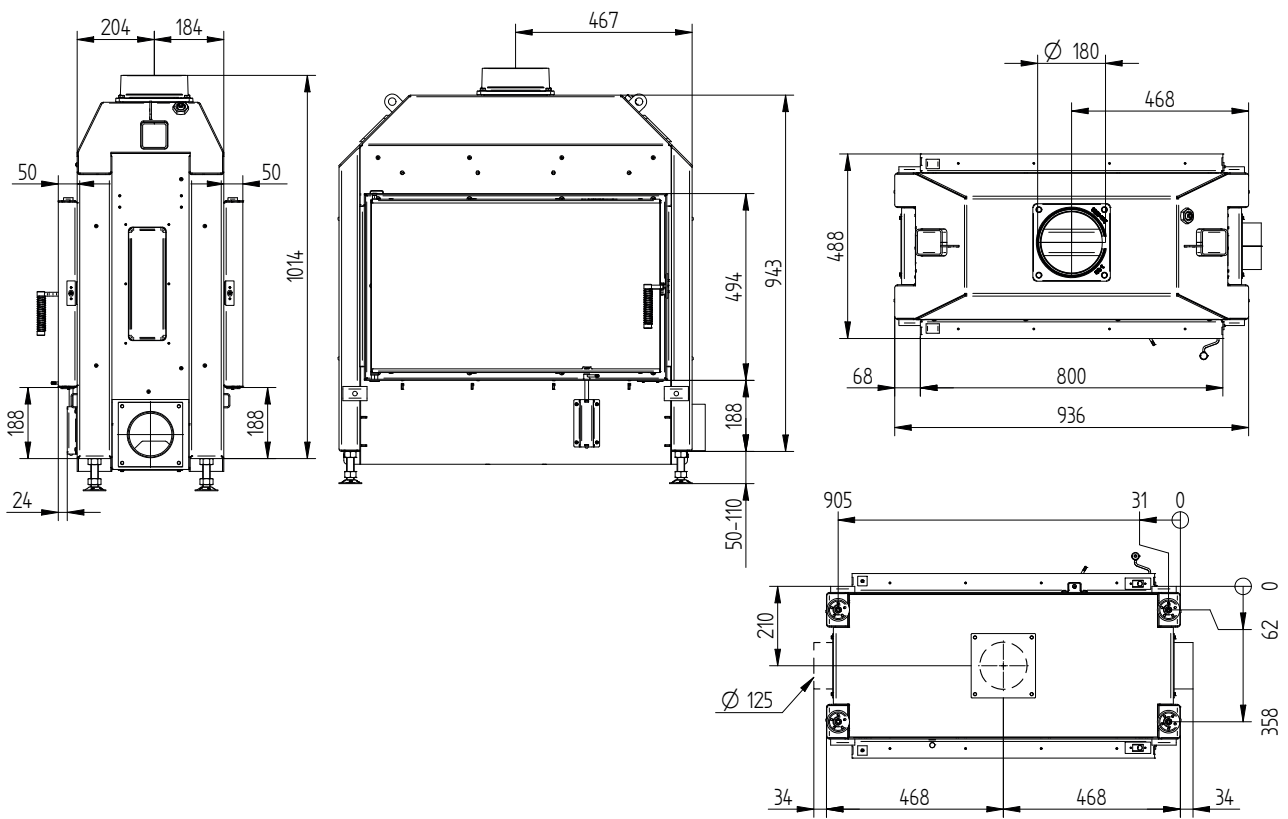

HAKA 80/50ST

HAKA 80/50S tunnel liftdoor / air inlet / feet

HAKA 80/50ST

HAKA 80/50S tunnel liftdoor / air inlet / feet

HAKA 80/50S tunnel liftdoor S-accumulation set

HAKA 80/50ST

Cover frame 80/50 4sides 50 mm 1 x 90°

Cover frame 80/50 4sides 80 mm 1 x 90°

HAKA 80/50ST

Build-on frame 80/50h liftdoor 4sides 50 mm

Build-on frame 80/50h liftdoor 4sides 80 mm

HAKA 80/50ST

Build-on frame 80/50h liftdoor 3sides 80 mm

Door frame 80 mm strength 5 mm (not compatible with the cover frame)