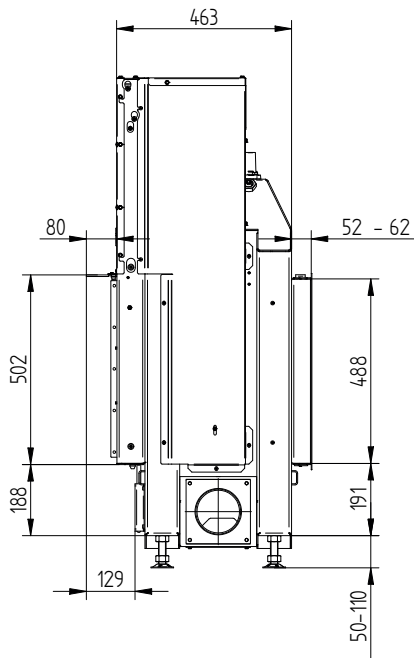

HAKA 80/50ST

HAKA 80/50S tunnel liftdoor / air inlet / feet

HAKA 80/50ST

HAKA 80/50S tunnel liftdoor / air inlet / feet

HAKA 80/50S tunnel liftdoor S-accumulation set

HAKA 80/50ST

Cover frame 80/50 4sides 50 mm 1 x 90°

Cover frame 80/50 4sides 80 mm 1 x 90°

HAKA 80/50ST

Build-on frame 80/50h liftdoor 4sides 50 mm

Build-on frame 80/50h liftdoor 4sides 80 mm

HAKA 80/50ST

Build-on frame 80/50h liftdoor 3sides 80 mm

Door frame 80 mm strength 5 mm (not compatible with the cover frame)