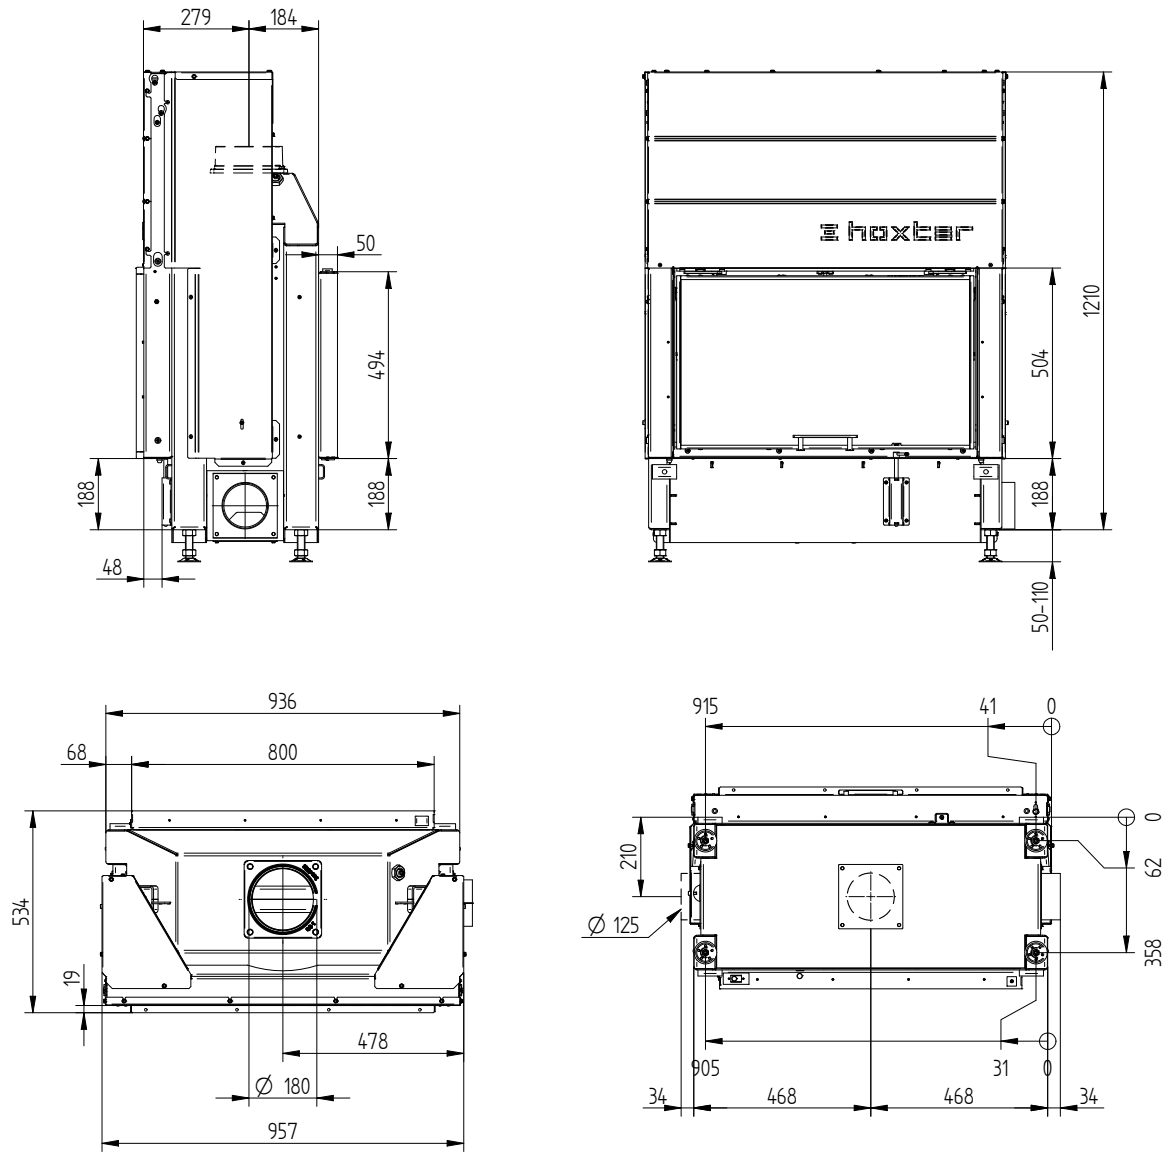

HAKA 80/50ST

HAKA 80/50S tunnel liftdoor / air inlet / feet

HAKA 80/50ST

HAKA 80/50S tunnel liftdoor / air inlet / feet

HAKA 80/50S tunnel liftdoor S-accumulation set

HAKA 80/50ST

Cover frame 80/50 4sides 50 mm 1 x 90°

Cover frame 80/50 4sides 80 mm 1 x 90°

HAKA 80/50ST

Build-on frame 80/50h liftdoor 4sides 50 mm

Build-on frame 80/50h liftdoor 4sides 80 mm

HAKA 80/50ST

Build-on frame 80/50h liftdoor 3sides 80 mm

Door frame 80 mm strength 5 mm (not compatible with the cover frame)