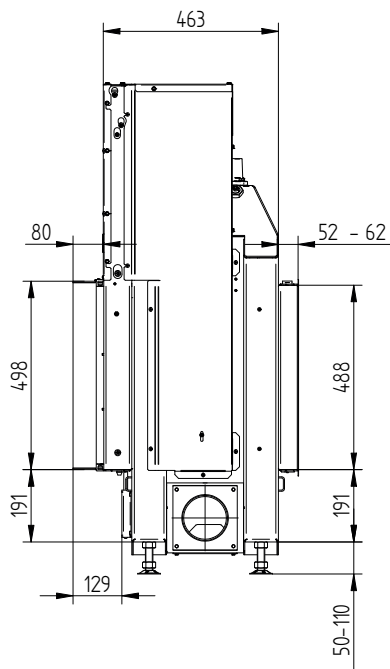

HAKA 80/50ST

HAKA 80/50S tunnel liftdoor / air inlet / feet

HAKA 80/50ST

HAKA 80/50S tunnel liftdoor / air inlet / feet

HAKA 80/50S tunnel liftdoor S-accumulation set

HAKA 80/50ST

Cover frame 80/50 4sides 50 mm 1 x 90°

Cover frame 80/50 4sides 80 mm 1 x 90°

HAKA 80/50ST

Build-on frame 80/50h liftdoor 4sides 50 mm

Build-on frame 80/50h liftdoor 4sides 80 mm

HAKA 80/50ST

Build-on frame 80/50h liftdoor 3sides 80 mm

Door frame 80 mm strength 5 mm (not compatible with the cover frame)