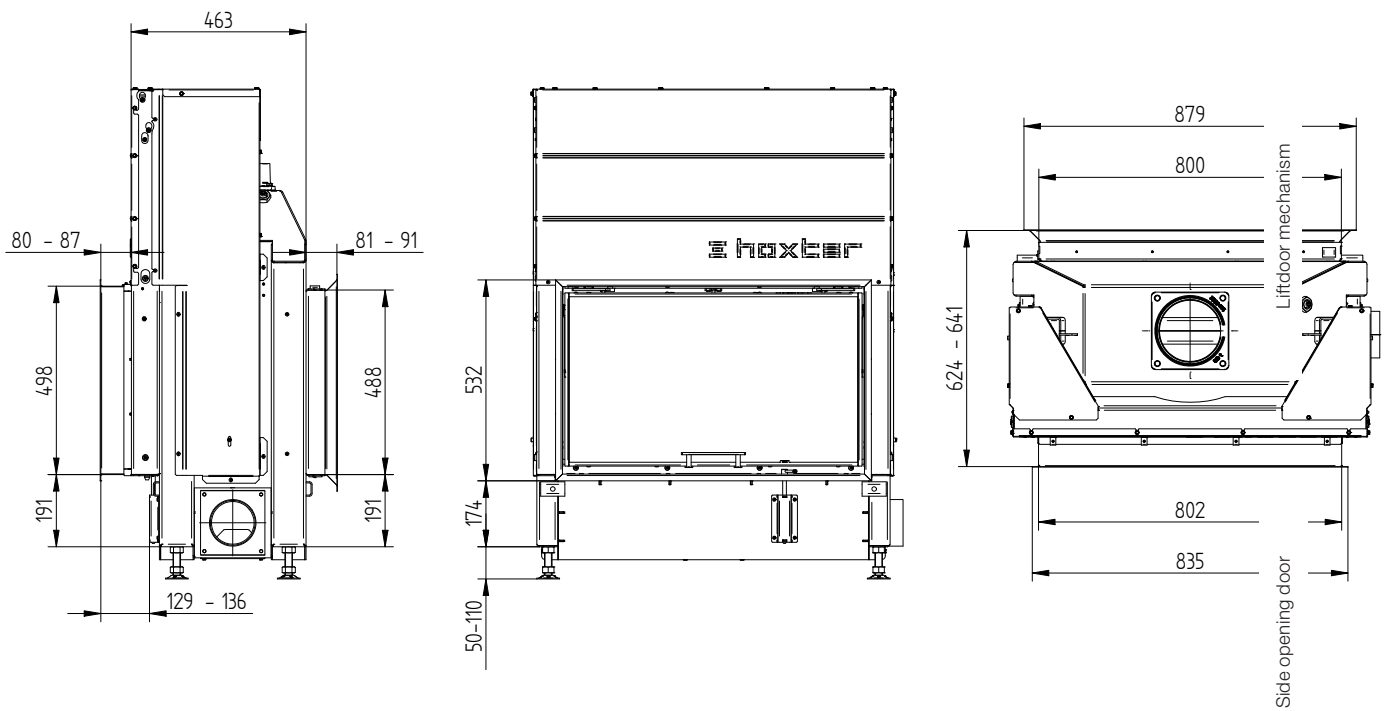

HAKA 80/50ST

HAKA 80/50S tunnel liftdoor / air inlet / feet

HAKA 80/50ST

HAKA 80/50S tunnel liftdoor / air inlet / feet

HAKA 80/50S tunnel liftdoor S-accumulation set

HAKA 80/50ST

Cover frame 80/50 4sides 50 mm 1 x 90°

Cover frame 80/50 4sides 80 mm 1 x 90°

HAKA 80/50ST

Build-on frame 80/50h liftdoor 4sides 50 mm

Build-on frame 80/50h liftdoor 4sides 80 mm

HAKA 80/50ST

Build-on frame 80/50h liftdoor 3sides 80 mm

Door frame 80 mm strength 5 mm (not compatible with the cover frame)