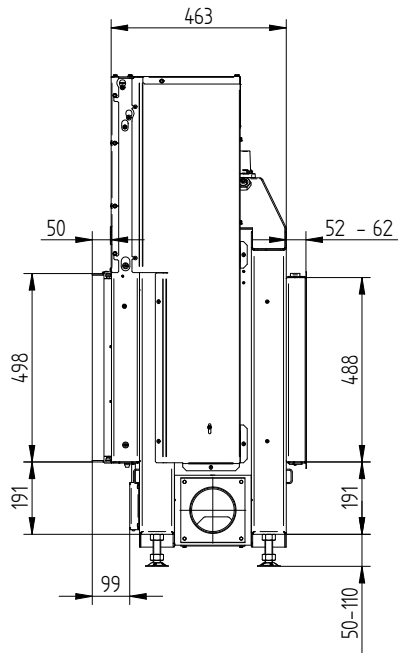

HAKA 80/50ST

HAKA 80/50S tunnel liftdoor / air inlet / feet

HAKA 80/50ST

HAKA 80/50S tunnel liftdoor / air inlet / feet

HAKA 80/50S tunnel liftdoor S-accumulation set

HAKA 80/50ST

Cover frame 80/50 4sides 50 mm 1 x 90°

Cover frame 80/50 4sides 80 mm 1 x 90°

HAKA 80/50ST

Build-on frame 80/50h liftdoor 4sides 50 mm

Build-on frame 80/50h liftdoor 4sides 80 mm

HAKA 80/50ST

Build-on frame 80/50h liftdoor 3sides 80 mm

Door frame 80 mm strength 5 mm (not compatible with the cover frame)