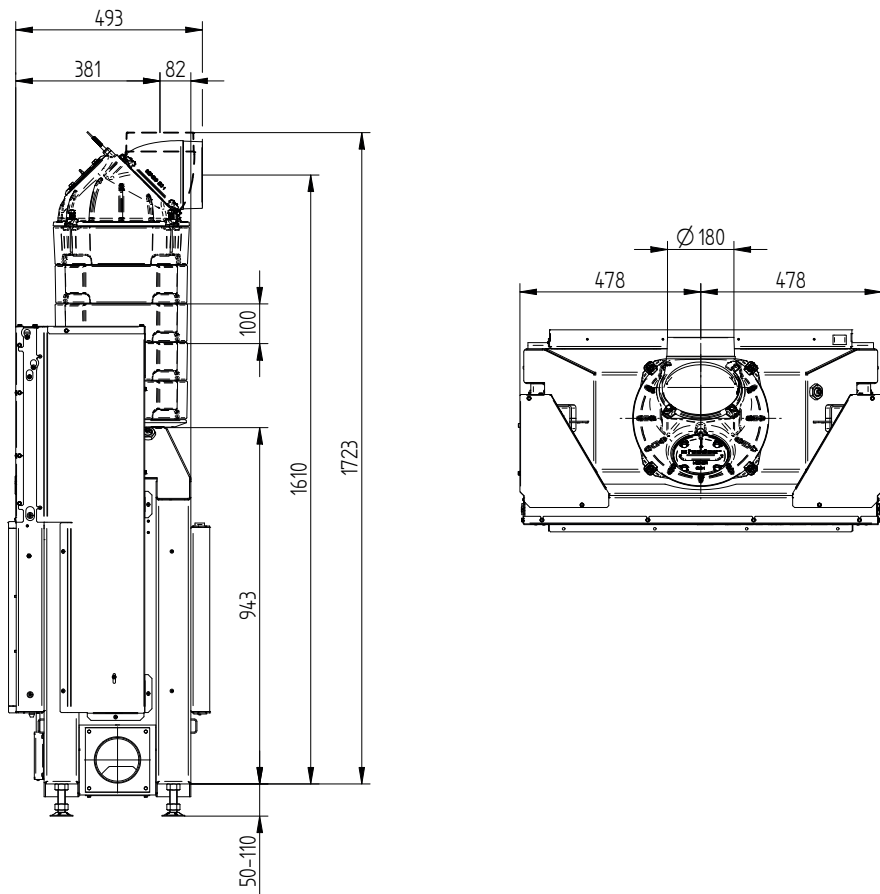

HAKA 80/50ST

HAKA 80/50S tunnel liftdoor / air inlet / feet

HAKA 80/50ST

HAKA 80/50S tunnel liftdoor / air inlet / feet

HAKA 80/50S tunnel liftdoor S-accumulation set

HAKA 80/50ST

Cover frame 80/50 4sides 50 mm 1 x 90°

Cover frame 80/50 4sides 80 mm 1 x 90°

HAKA 80/50ST

Build-on frame 80/50h liftdoor 4sides 50 mm

Build-on frame 80/50h liftdoor 4sides 80 mm

HAKA 80/50ST

Build-on frame 80/50h liftdoor 3sides 80 mm

Door frame 80 mm strength 5 mm (not compatible with the cover frame)